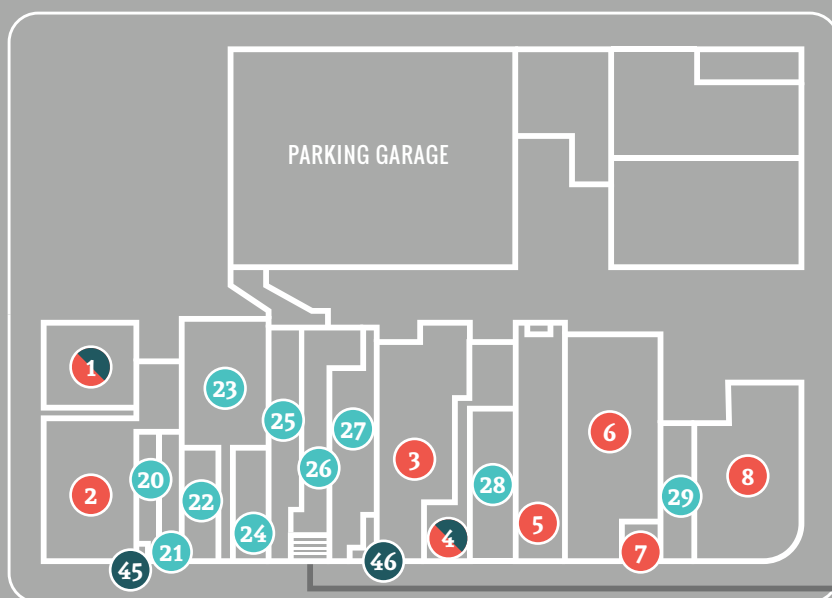

THE WALKWAY AT LARIMER SQUARE

TO PARKING GARAGE

RESTAURANTS

- | | | | | |
|---------------------------------|-------------------------|-----------------|---------------------|-------------------|
| 1 Euclid Hall Bar & Kitchen | 2 Ted's Montana Grill | 3 Rioja | 4 Corridor 44 | 5 TAG |
| 6 The Market | 7 Osteria Marco | 8 Ocean Prime | 9 Tamayo | 10 Starbucks |
| 11 Milk & Honey Bar and Kitchen | 12 Russell's Smokehouse | 13 Green Russel | 14 Wednesday's Pies | 15 Bistro Vendome |
| 16 Cru Food & Wine Bar | 17 The Capital Grille | 18 Tom's Urban | 19 Bubu | |

SHOPPING

- | | | | | |
|-------------------|-----------------|--------------------------------|---------------------------|--------------------|
| 20 Timbuk 2 | 21 Blush | 22 Eve | 23 The Bent Lens | 24 Victoriana |
| 25 Cry Baby Ranch | 26 Hailee Grace | 27 Al's Barbershop | 28 John Fluevog | 29 Moda Man |
| 30 Dog Savvy | 31 Alliea | 32 Frinje | 33 Gusterman Silversmiths | 34 Goorin Brothers |
| 35 Mountain Khaki | 36 Element | 37 Blue Ruby | 38 Scarpaletto | 39 John Atencio |
| 40 Wax | 41 Lash | 42 Larimer Square Dry Cleaners | 43 Sally Centigrade | 44 Studio West |

CLUBS & BARS

- | | | | | |
|-----------------------------|-----------------|-----------------|------------------------|---------------------|
| 1 Euclid Hall Bar & Kitchen | 4 Corridor 44 | 13 Green Russel | 16 Cru Food & Wine Bar | 45 The Crimson Room |
| 46 Larimer Social | 47 Comedy Works | | | |